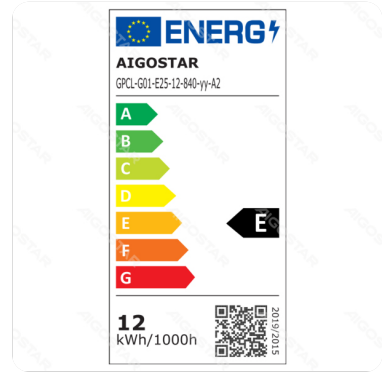

LED ceiling light

Barcode: 8433325192884

Specification

Dimension	D260*H63mm
Technology	LED

Technical parameters

Voltage	220-240V~
Luminous flux	1300lm
EEL	F
Current	100mA
CRI	Ra≥80
Beam angle	120°
Hg%	Zero
Power	12W
Incandescent Lamp Power	88W
Frequency	50/60Hz
Color temperature	4000K
Power consumption per 1,000 hours	12kwh/1000h

Application environment

Environment	Indoor
Working Temperature	0°C ~ 30°C

Life span

Life span	15000h
-----------	--------

Material

Shell material	Plastic
Main Materials	Plastic & Iron

Certification

Certification	 
---------------	---------------------------------------------------------------------------------------------------------------------------------------------------------------------