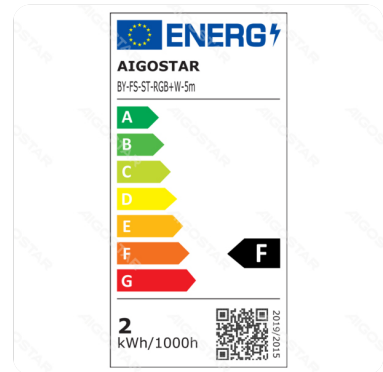

# WiFi WB Smart Low Voltage Strip Light RGBW 1\*5M

Barcode: 8433325217266

## Specification

Dimension	L5000*W10*H2.8mm
Wire length	1500mm
Technology	LED
Roll size	D15.24*H1.2cm

## Technical parameters

Voltage	220-240V~
Luminous flux	1600lm
EEL	F
Current	2000mA
CRI	Ra > 80
Beam angle	120°
Hg%	< 2mg
Power	16.5W
Frequency	50/60Hz
Power consumption per 1,000 hours	1.65kwh/1000h