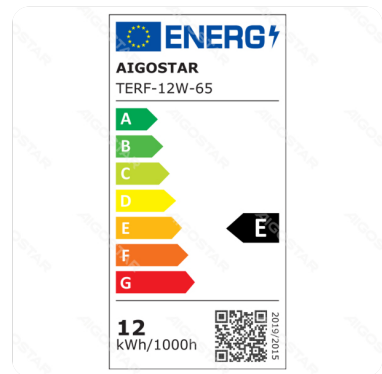

# E6 LED Surface-mounted Square Downlight 12W White Light

Barcode: 8433325210410

## Specification

Dimension	φ173*H35mm
Wire length	15mm
Technology	LED

## Technical parameters

Voltage	200-240V~
Luminous flux	1400lm
EEL	E
Current	70mA
CRI	Ra≥80
Beam angle	100°
Hg%	0.001%
Power	12W
Incandescent Lamp Power	116W
Frequency	50/60Hz
Color temperature	6500K
Power consumption per 1,000 hours	12kwh/1000h
IK Protection	IK03