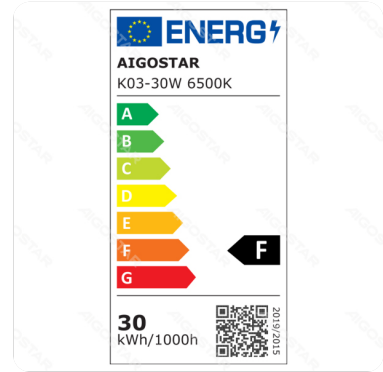

LED Floodlight

Barcode: 8433325219604

Specification

Dimension	L154xW170xH31 mm
Wire length	25cm
Technology	LED

Technical parameters

Voltage	220-240V
Luminous flux	2700lm
EEL	F
Current	130mA
CRI	Ra>80
Beam angle	110°
Power	30W
Incandescent Lamp Power	30W
Frequency	50/60Hz
Color temperature	6500K
Power consumption per 1,000 hours	30kwh/1000h
IK Protection	IK07

Application environment

Environment	Outdoor
Working Temperature	-10°C ~ 50°C
Protection	IP65

Life span

Life span	30000h
Switching frequency	100000times

Material

Main Materials	Glass&Aluminum
----------------	----------------