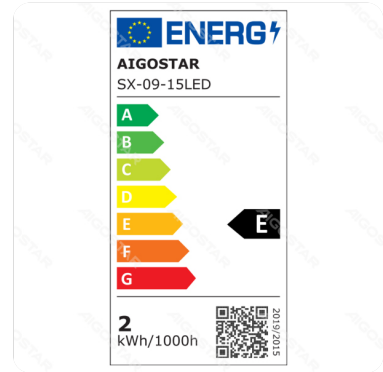

LED eye protection table lamp(rechargeable)

Barcode: 8433325220402

Specification

Dimension	W171*D124*H568.2mm
Wire length	1.2m
Technology	LED

Technical parameters

Voltage	DC5V
Luminous flux	240lm
Current	900mA
CRI	Ra≥80
Beam angle	120°
Hg%	Zero
Power	4.5W
Color temperature	4000K
Power consumption per 1,000 hours	4.5kwh/1000h
Battery working time	3h

Application environment

Environment	Indoor
Working Temperature	0°C ~ 40°C

Capacity

Battery capacity	1800mAh
------------------	---------

Life span

Life span	20000h
-----------	--------

Material

Shell material	ABS
Main Materials	Iron&ABS