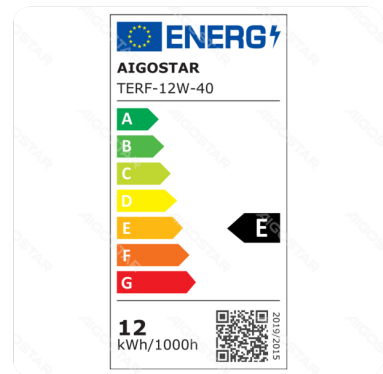

E6 LED Surface-mounted Square Downlight 12W Natural Light

Barcode: 8433325210403

Specification

Dimension	φ173*H35mm
Wire length	15mm
Technology	LED

Technical parameters

Voltage	200-240V~
Luminous flux	1400lm
EEL	E
Current	70mA
CRI	Ra≥80
Beam angle	100°
Hg%	0.001%
Power	12W
Incandescent Lamp Power	116W
Frequency	50/60Hz
Color temperature	4000K
Power consumption per 1,000 hours	12kwh/1000h
IK Protection	IK03

Life span

Life span	20000h
Switching frequency	> 10000times

Material

Shell material	Plastic
----------------	---------

Certification

Certification	 
---------------	---

Package

Package	pc/color box
Outer Package	pcs/ctn
Unit package qty	One
Outer package qty	30