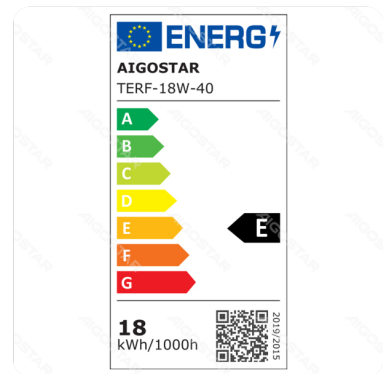

E6 LED Surface-mounted Square Downlight 18W Natural Light

Barcode: 8433325210434

Specification

Dimension	φ226*H35mm
Wire length	15mm
Technology	LED

Technical parameters

Voltage	200-240V~
Luminous flux	2200lm
EEL	E
Current	105mA
CRI	Ra≥80
Beam angle	100°
Hg%	0.001%
Power	18W
Incandescent Lamp Power	183W
Frequency	50/60Hz
Color temperature	4000K
Power consumption per 1,000 hours	18kwh/1000h
IK Protection	IK03

Life span

Life span	20000h
Switching frequency	> 10000times

Material

Shell material	Plastic
----------------	---------

Certification

Certification	 
---------------	---

Package

Package	pc/color box
Outer Package	pcs/ctn
Unit package qty	One
Outer package qty	30