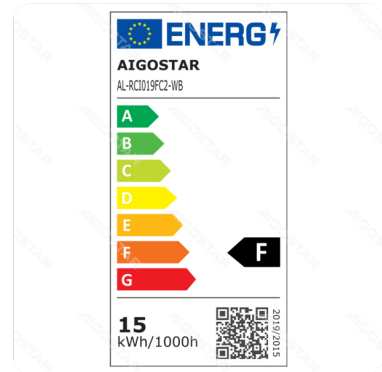

WB Smart Ultrathin Ceiling Light 19W

Barcode: 8433325291822

Specification

Dimension	Φ238*H27mm
Technology	LED

Technical parameters

Voltage	220-240V~
Luminous flux	1600lm
EEL	F
Current	115mA
CRI	Ra≥80
Beam angle	120°
Hg%	Zero
Power	19W (CCT 15W)
Frequency	50/60Hz
Color temperature	2700K-6500K
Power consumption per 1,000 hours	15kWh/1000h

Application environment

Environment	Indoor
Working Temperature	-10°C ~ 40°C

Life span

Life span	15000h
Switching frequency	15000times

Material

Shell material	PP&PS
----------------	-------

Certification

Certification	 
---------------	---