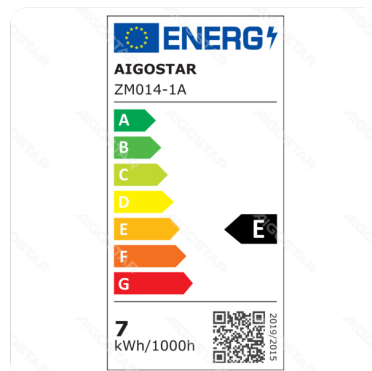

# Wall light

Barcode: 8433325286187

## Specification

Dimension	Φ180*H35mm
Wire length	12cm
Technology	LED

## Technical parameters

Voltage	220-240V ~
Luminous flux	720lm
EEL	E
Current	31mA
CRI	Ra≥80
Beam angle	120°
Power	6.5W
Incandescent Lamp Power	55W
Frequency	50/60Hz
Color temperature	3000K
Power consumption per 1,000 hours	7kwh/1000h