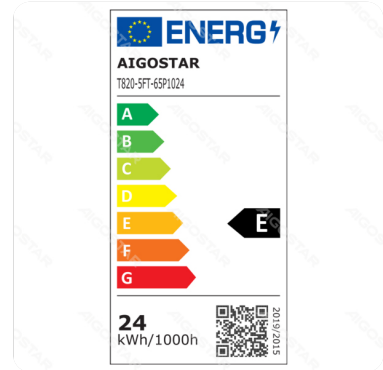

LED T8 tube

Barcode: 8433325222512

Specification

Dimension	D28*H1498mm
Lampholder	G13
Technology	LED
Length	1.5m

Technical parameters

Voltage	50/60Hz
Luminous flux	2640lm
EEL	E
Current	180mA
CRI	Ra≥80
Beam angle	180°
Hg%	Zero
Power	24W
Incandescent Lamp Power	159W
Frequency	50Hz/60Hz
Color temperature	6500K
Power consumption per 1,000 hours	24kwh/1000h

Application environment

Environment	Indoor
Working Temperature	-10°C ~ 40°C

apply to	T8 light frame
----------	----------------

Life span

Life span	25000h
Switching frequency	30000times

Material

Main Materials	Half aluminum half plastic
----------------	----------------------------