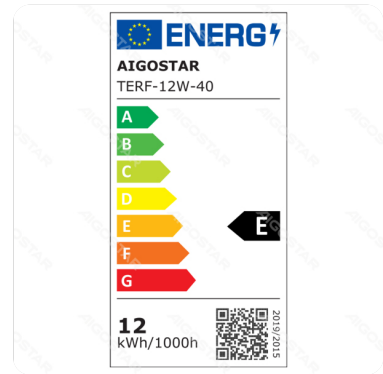

E6 LED Flush-mounted Square Downlight 12W Natural Light

Barcode: 8433325219116

Specification

Dimension	L175*W175*H26.5mm
Wire length	15mm
Cutout size	Φ140-150mm
Technology	LED

Technical parameters

Voltage	200-240V~
Luminous flux	1400lm
EEL	E
Current	70mA
CRI	Ra≥80
Beam angle	100°
Hg%	< 0.1%
Power	12W
Incandescent Lamp Power	94W
Frequency	50/60Hz
Color temperature	4000k
Power consumption per 1,000 hours	12kwh/1000h
IK Protection	IK03