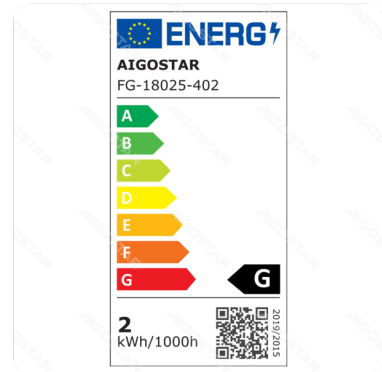

LED clip lamp(rechargeable)

Barcode: 8433325295028

Specification

Dimension	W58*D122*H456.3mm
Wire length	1m
Technology	LED

Technical parameters

Voltage	DC5V
Luminous flux	160lm
Current	500mA
CRI	Ra≥80
Beam angle	120°
Hg%	Zero
Power	2.5W
Color temperature	4000K
Power consumption per 1,000 hours	2.5kwh/1000h
Battery working time	3-7-30h

Application environment

Environment	Indoor
Working Temperature	0°C ~ 40°C

Capacity

Battery capacity	1200mAh
------------------	---------

Life span

Life span	20000h
-----------	--------

Material

Shell material	ABS
Main Materials	ABS