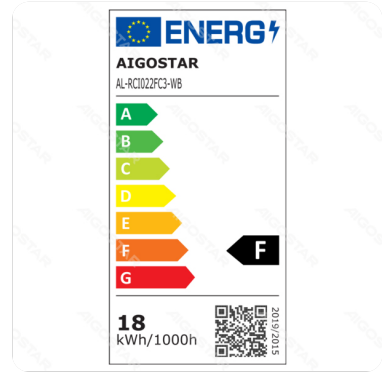

WB Smart Ultrathin Ceiling Light 22W

Barcode: 8433325291839

Specification

| | |
|------------|------------|
| Dimension | Φ295*H27mm |
| Technology | LED |

Technical parameters

| | |
|-----------------------------------|---------------|
| Voltage | 220-240V~ |
| Luminous flux | 1900lm |
| EEL | F |
| Current | 133mA |
| CRI | Ra≥80 |
| Beam angle | 120° |
| Hg% | Zero |
| Power | 22W (CCT 18W) |
| Frequency | 50/60Hz |
| Color temperature | 2700K-6500K |
| Power consumption per 1,000 hours | 18kWh/1000h |