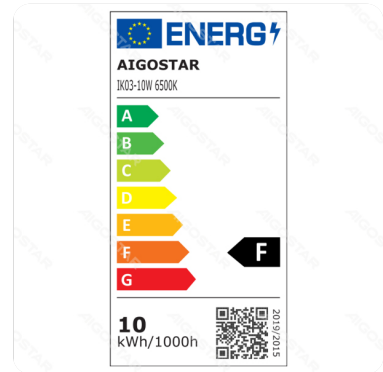

# LED Floodlight

Barcode: 8433325219581

## Specification

Dimension	L98xW111xH22mm
Wire length	25cm
Technology	LED

## Technical parameters

Voltage	220-240V
Luminous flux	930lm
EEL	F
Current	43mA
CRI	Ra>80
Beam angle	110°
Power	10W
Incandescent Lamp Power	10W
Frequency	50/60Hz
Color temperature	6500K
Power consumption per 1,000 hours	10kwh/1000h
IK Protection	IK07