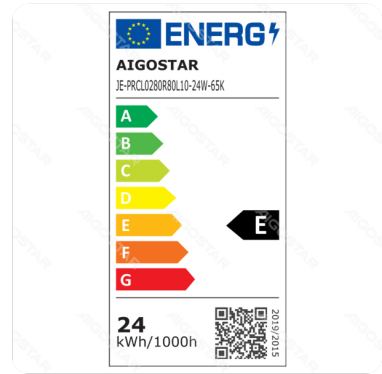

LED Moisture-proof ceiling light

Barcode: 8433325291532

Specification

Dimension	Φ280*H50mm
Technology	LED

Technical parameters

Voltage	220-240V ~
Luminous flux	2800lm
EEL	E
Current	150mA
CRI	Ra≥80
Beam angle	180°
PF	>0.9
Hg%	Zero
Power	24W
Incandescent Lamp Power	167W
Frequency	50/60Hz
Color temperature	6500K
Power consumption per 1,000 hours	24kwh/1000h
IK Protection	IK02

Application environment

Environment	Indoor
Working Temperature	-20°C ~ 40°C

Protection	IP54
------------	------

Life span

Life span	25000h
-----------	--------

Material

Shell material	ABS&PC
Main Materials	ABS&PC